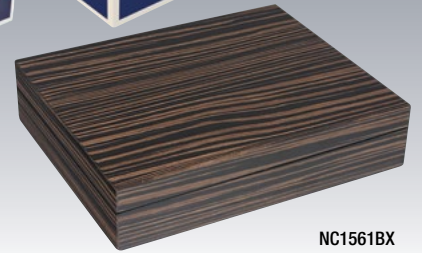

WOOD BOXES | HAND POLISHED | PIANO FINISH

FS0012BX
12 x 7.5 x 3.5"
Eyeglass/Sunglass Box

FS803BX
12.5 x 9.75 x 5.25"

NC858BLBX
11" x 8.5" x 3.5"

NC265BLBX

Cufflink Boxes 7.5" x 9" x 2"

NC1561BX

NC833BLBX
7.75" x 8.25" x 3.5"

NC0158BX
11" x 8.5" x 3.5"

NC7633EBX
8.25" x 7" x 3.25"

NC7603EBX
5" x 11" x 3"

NC7602RBX
5" x 11" x 3"